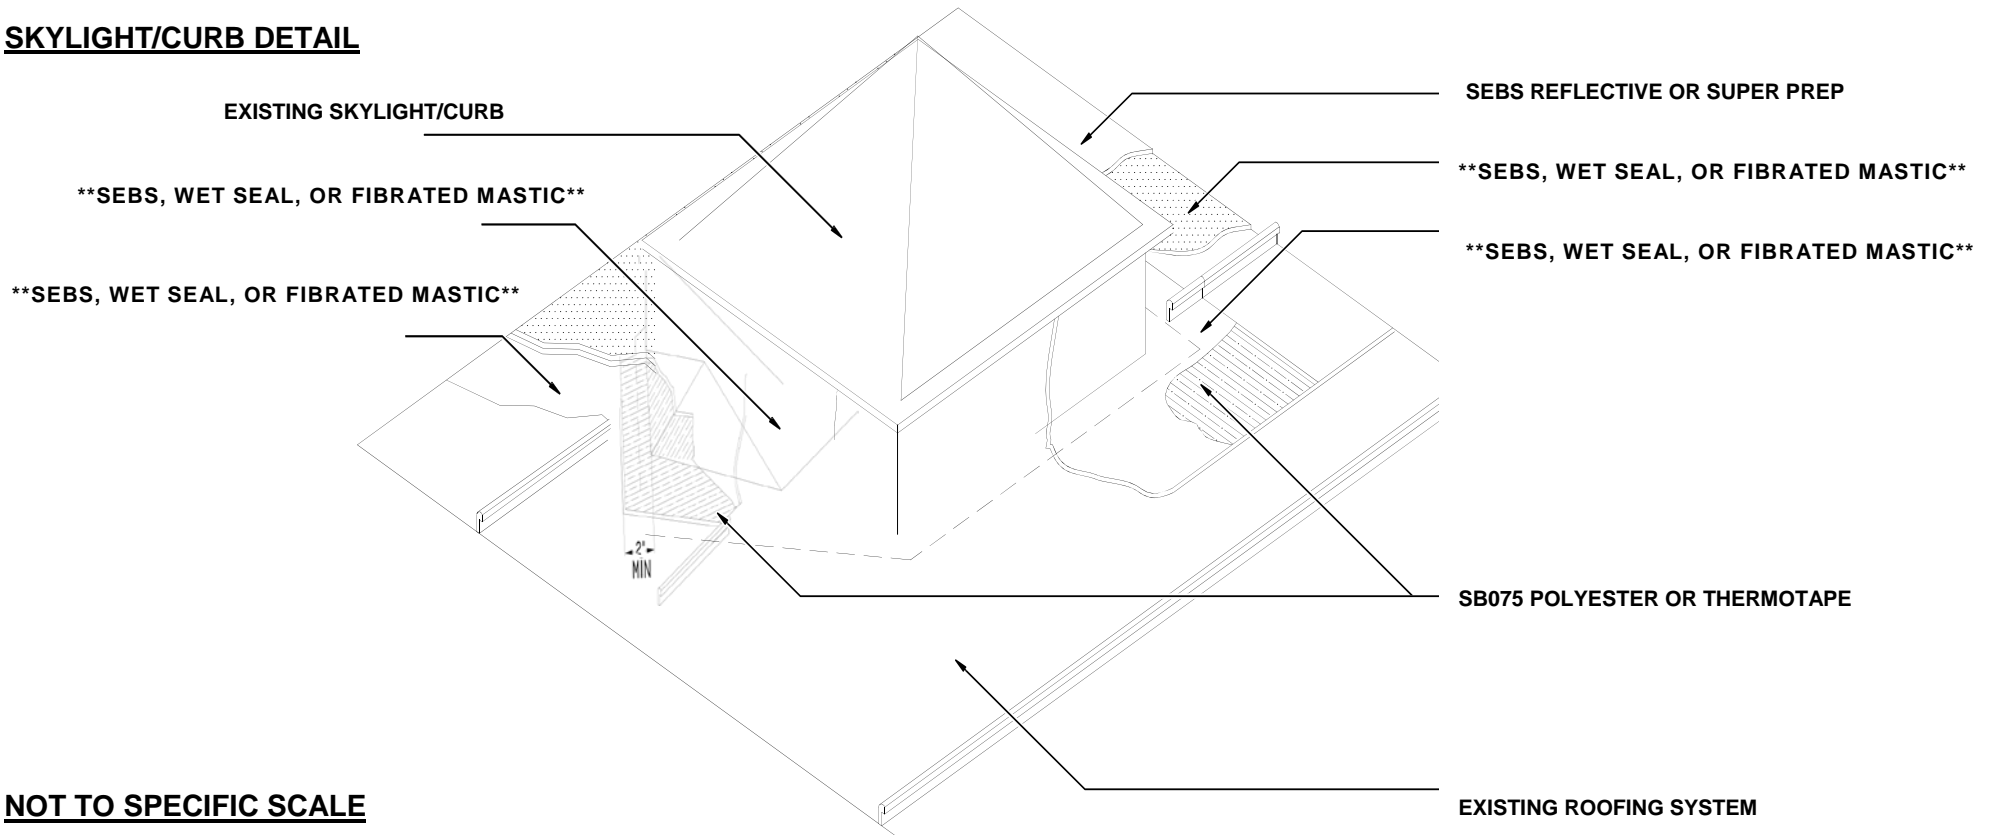

SKYLIGHT/CURB DETAIL

NOT TO SPECIFIC SCALE

****INDICATES THIS PRODUCT MUST BE APPLIED OVER A CLEAN/PREPPED SUBSTRATE PER SYSTEM GUIDE SPECIFICATIONS****